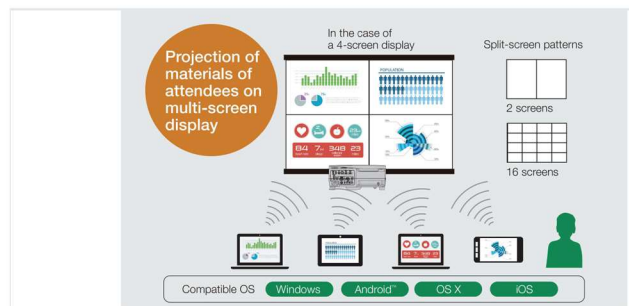

Benefits

Multi-screen Projection Function*

The multi-screen projection function allows you to share screens from multiple devices on various split-screen displays. Display information from up to 16 PCs, tablet PCs, smart phones, and other network connected devices on a multi-screen display of up to 16 screens. Easily share screens and information regardless of device or operating system.