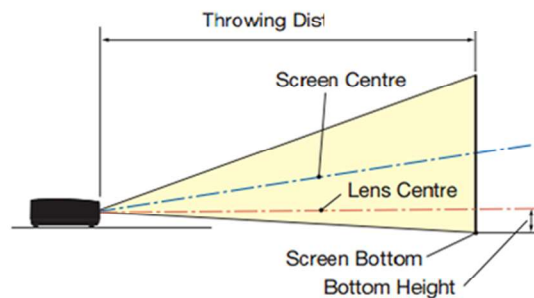

Throw distance and screen size

MC331W

Screen Size	Throwing Distance (m)		Bottom Height (CM)
	Wide	Tele	
30"	0.94	1.13	1.7
40"	1.26	1.52	2.3
60"	1.91	2.29	3.4
80"	2.55	3.07	4.6
100"	3.19	3.84	5.7
120"	3.84	4.62	6.9
150"	4.81	5.78	8.6
200"	6.42	7.72	11.5
300"	9.6	11.59	17.3

MC301X / MC331X / MC371X / MC421X

Screen Size	Throwing Distance (m)		Bottom Height (CM)
	Wide	Tele	
30"	0.8	1.07	1.63
40"	1.19	1.43	2.18
60"	1.8	2.16	3.27
80"	2.4	2.89	4.36
100"	3.01	3.62	5.45
120"	3.62	4.35	6.53
150"	4.53	5.45	8.71
200"	6.05	7.28	10.89
300"	9.09	10.93	16.34